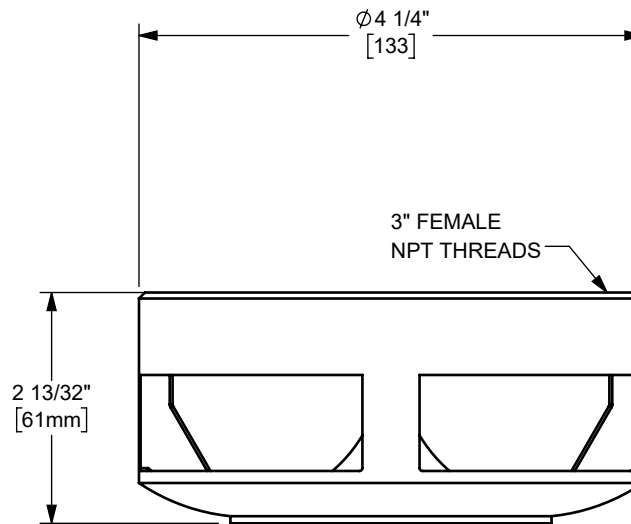

DIMETRIC VIEW

ISOMETRIC VIEW

SIDE VIEW

The Right Connection™

dixonvalve.com

**PROPRIETARY AND CONFIDENTIAL**

This drawing is owned by Dixon Valve & Coupling Co. and shall be returned upon demand. It is loaned on condition that it shall not be copied or reproduced or submitted to others without the owners consent. In accepting it subject to this condition the recipient further agrees that this drawing or any design detail or concept disclosed herein shall not be used in any way detrimental to or in competition with the owner. If the recipient does not agree to the terms of this agreement they shall return this drawing immediately. The information contained in this drawing is subject to change without notice.

**DO NOT SCALE THIS DRAWING**

**DIXON**  **U.S.A.**

THE RIGHT CONNECTION™

TITLE:

**3" SHORT DEFLECTOR**

MATERIAL:

ALUMINUM

PART NUMBER: